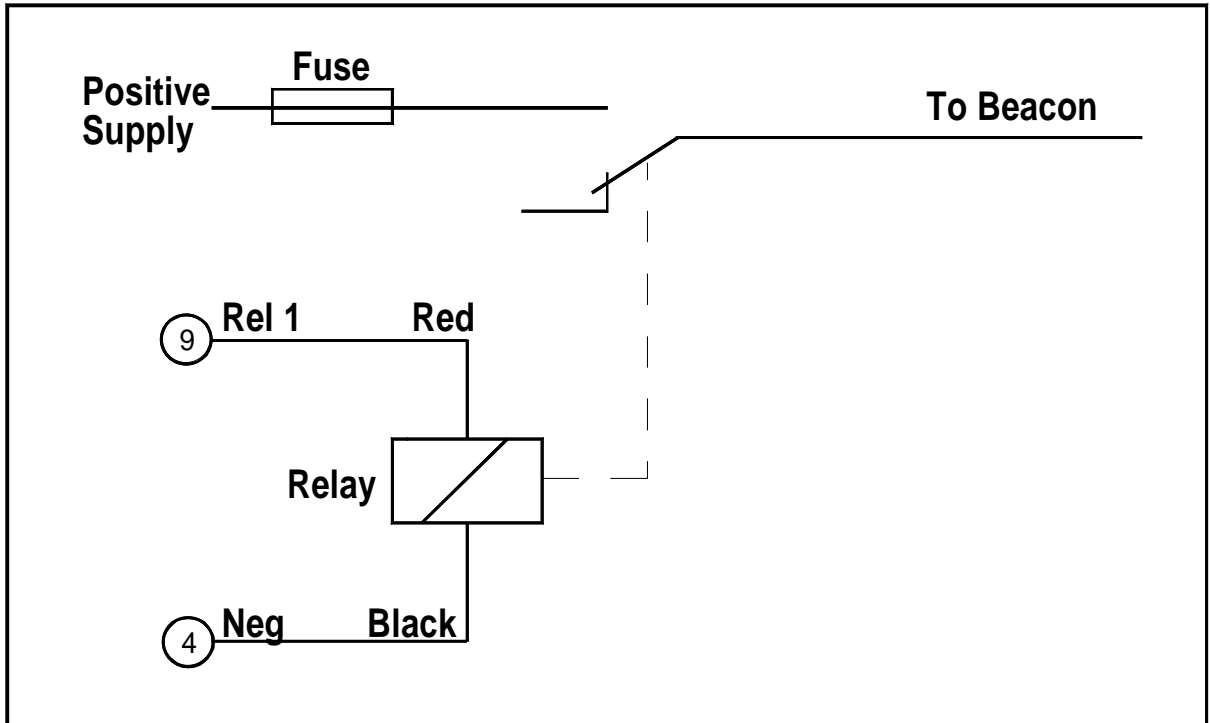

**7007 / 7166 Models**  
**Wiring for Beacon**

**All Models**  
**Wiring for Night / Day Operation**

Switch not supplied.

PREMIER HAZARD  
Wiring Instructions for German 7000 Sirens

**7004 Models**  
**Wiring for On / Off and Day / Night from one switch**

Switch is to be supplied by customer and is *Centre Off* giving *Day - Off - Night* operation.