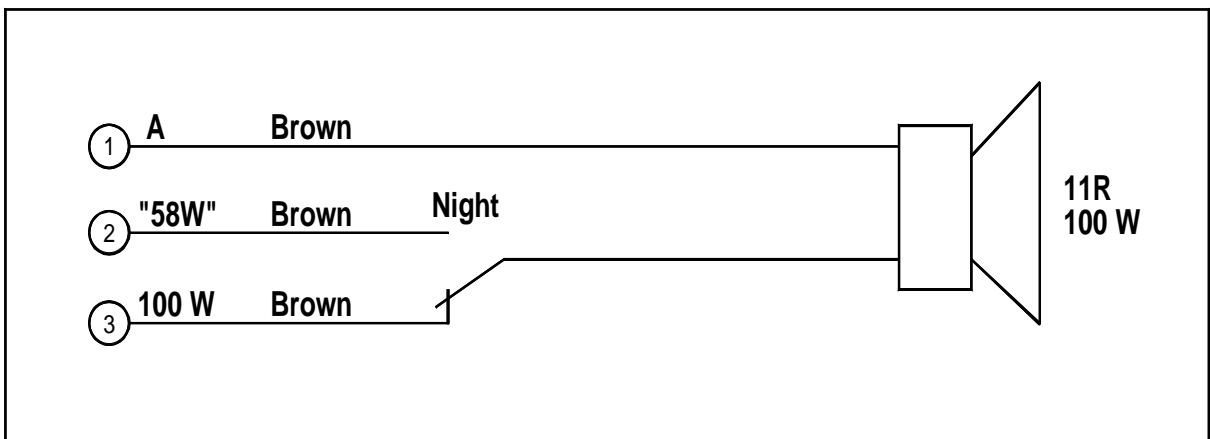

**7007 / 7166 Models**  
**Wiring for Beacon**

**All Models**  
**Wiring for Night / Day Operation**

Switch not supplied.

PREMIER HAZARD  
Wiring Instructions for German 7000 Sirens

**7004 Models**  
**Wiring for On / Off and Day / Night from one switch**