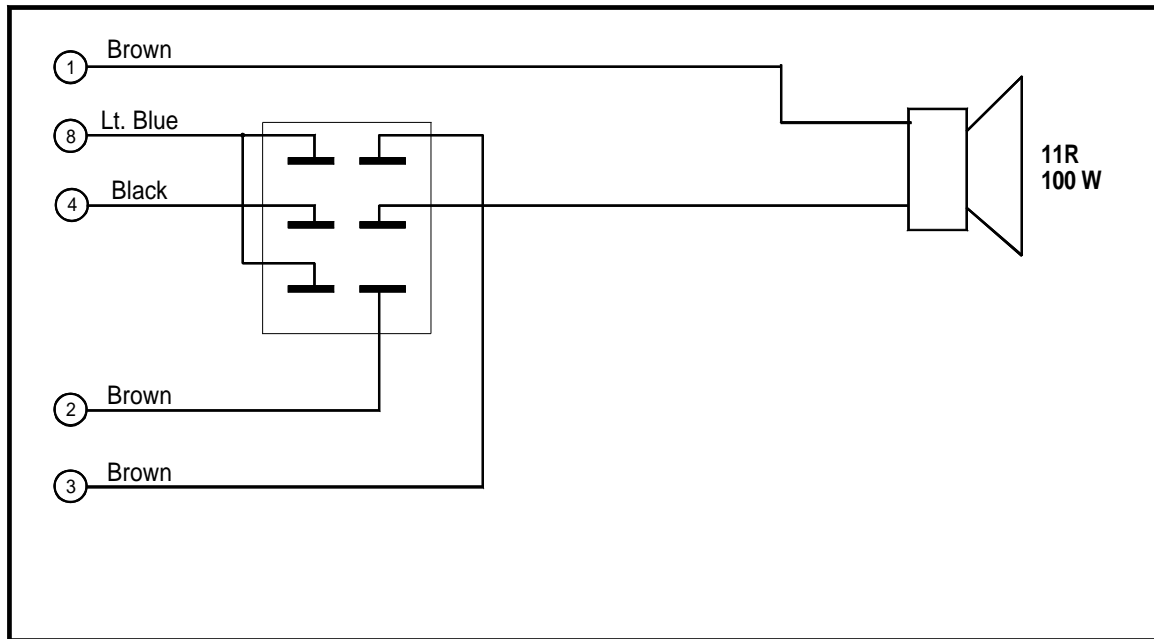

**7007 / 7166 Models**  
**Wiring for Beacon**

**All Models**  
**Wiring for Night / Day Operation**

Switch not supplied.

PREMIER HAZARD  
Wiring Instructions for German 7000 Sirens

**7004 Models**  
**Wiring for On / Off and Day / Night from one switch**

Switch is to be supplied by customer and is *Centre Off* giving *Day - Off - Night* operation.